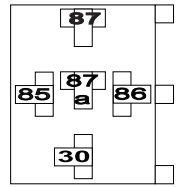

# Mixer Junction Box

Standard Pinout  
Top View