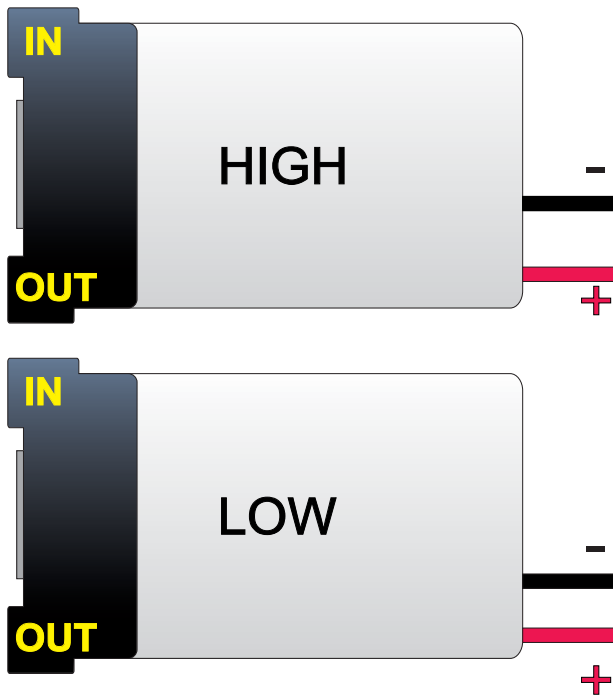

AdMix Pumps