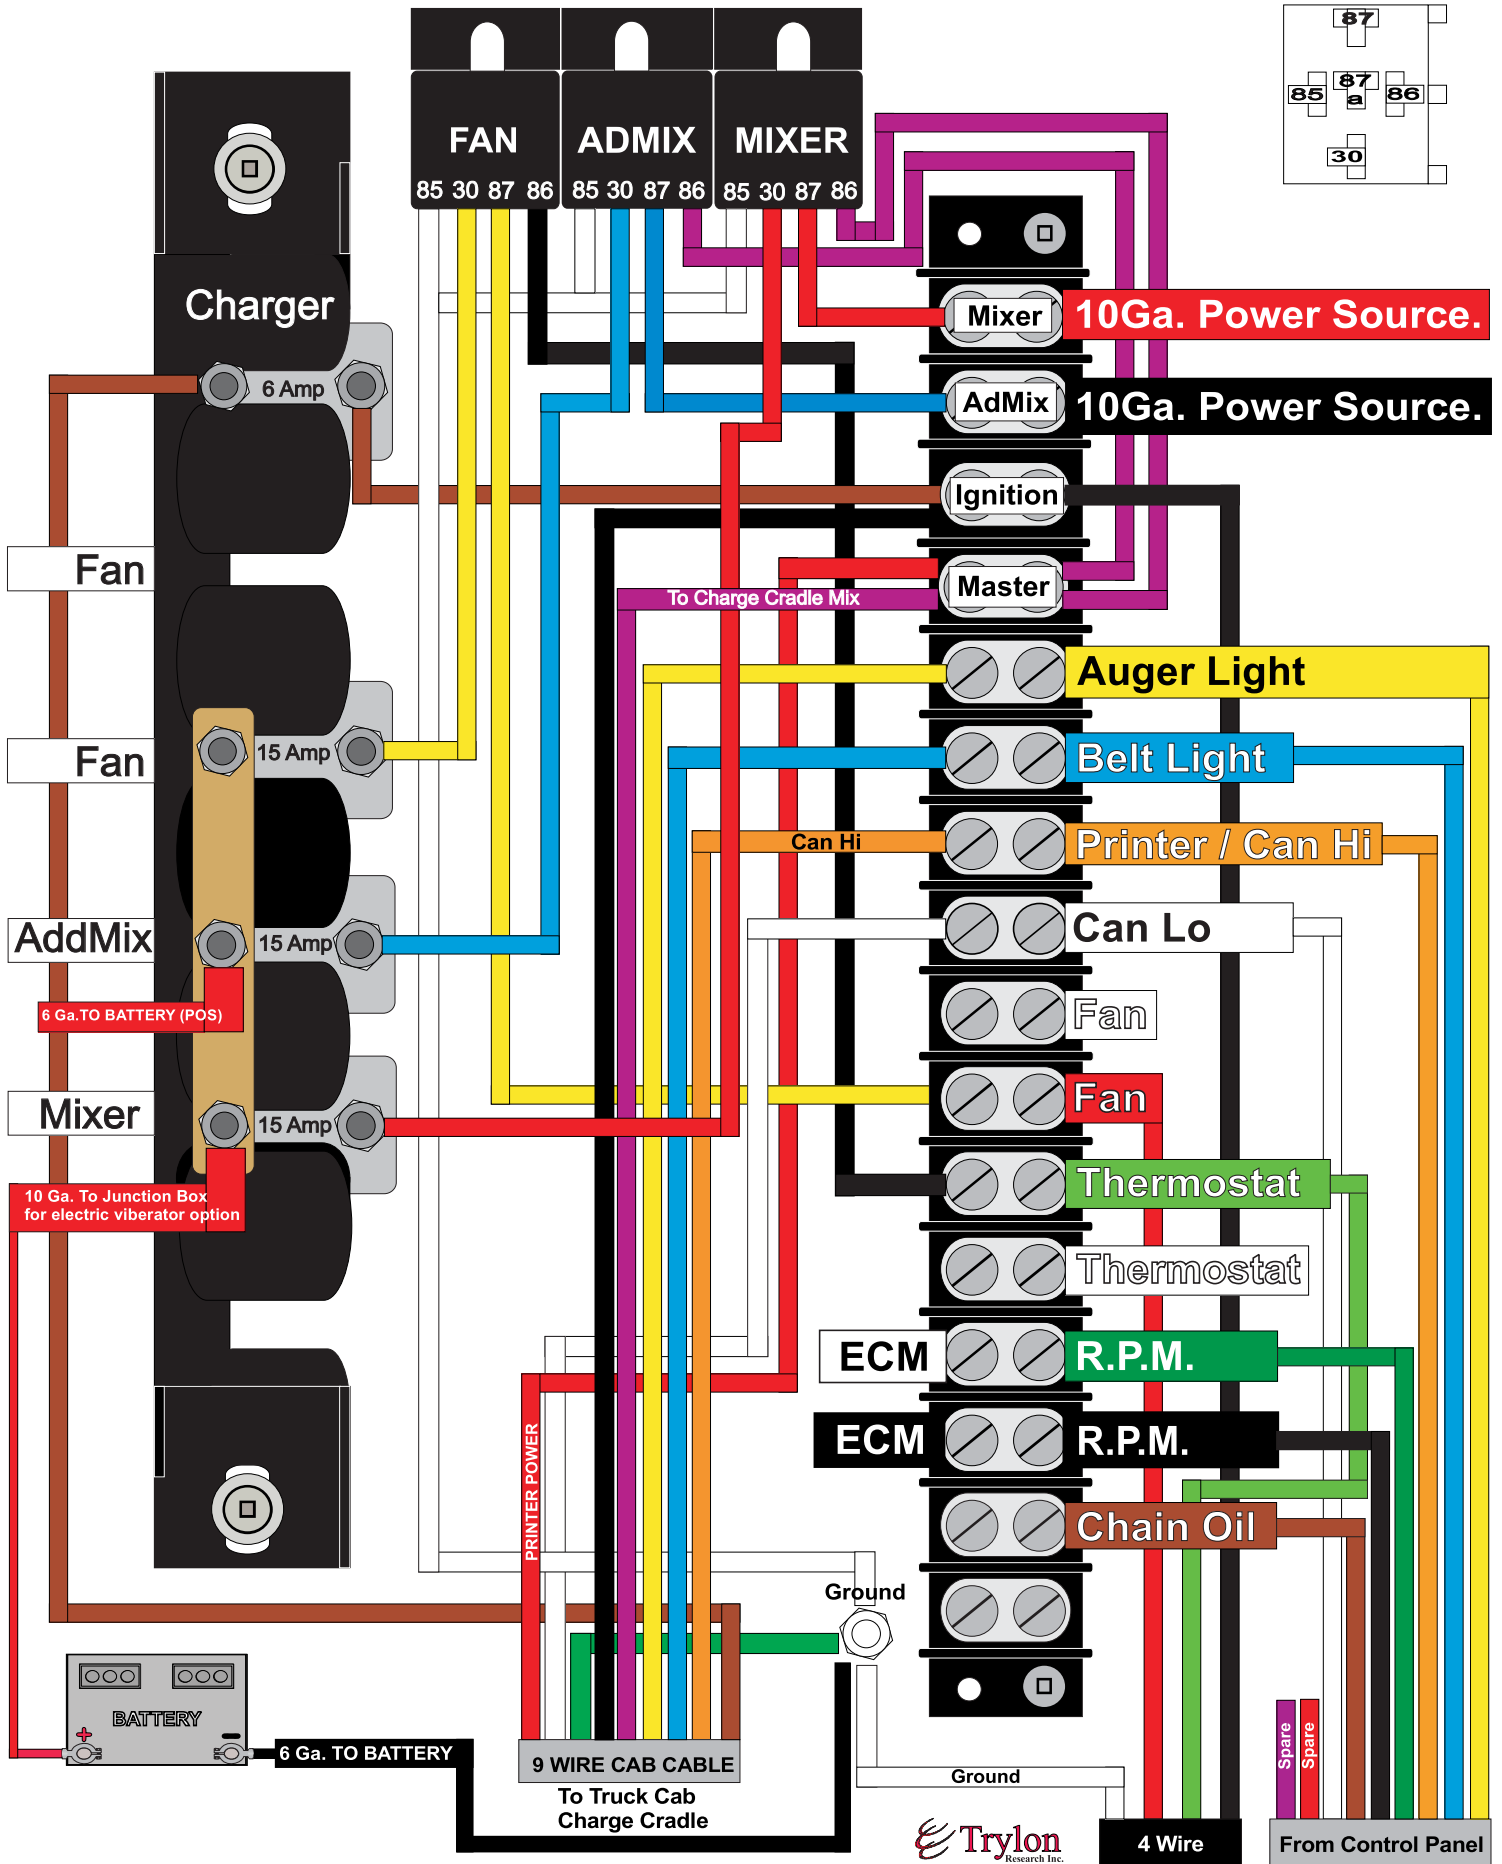

# Mixer Junction Box

Standard Pinout  
Top View

## AdMix Pumps