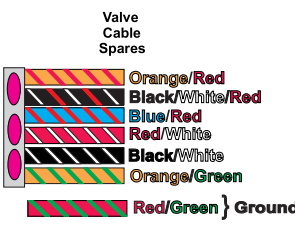

# Mixer Junction Box

Standard Pinout  
Top View