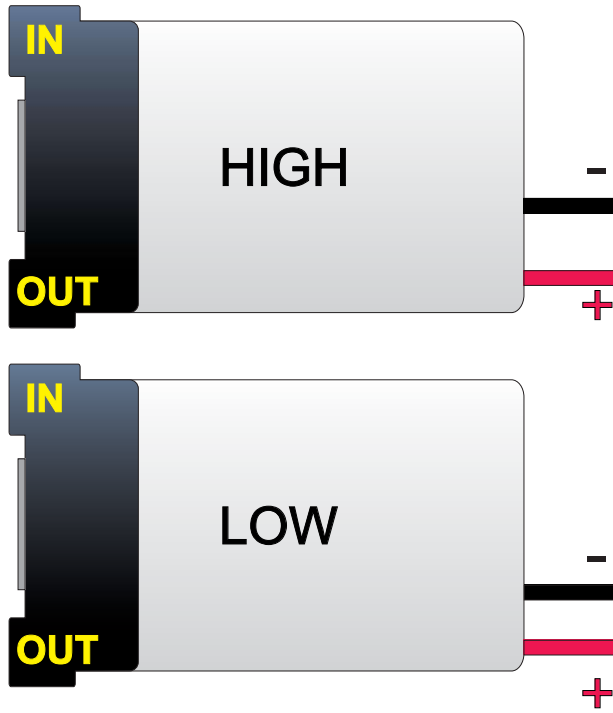

AdMix Pumps