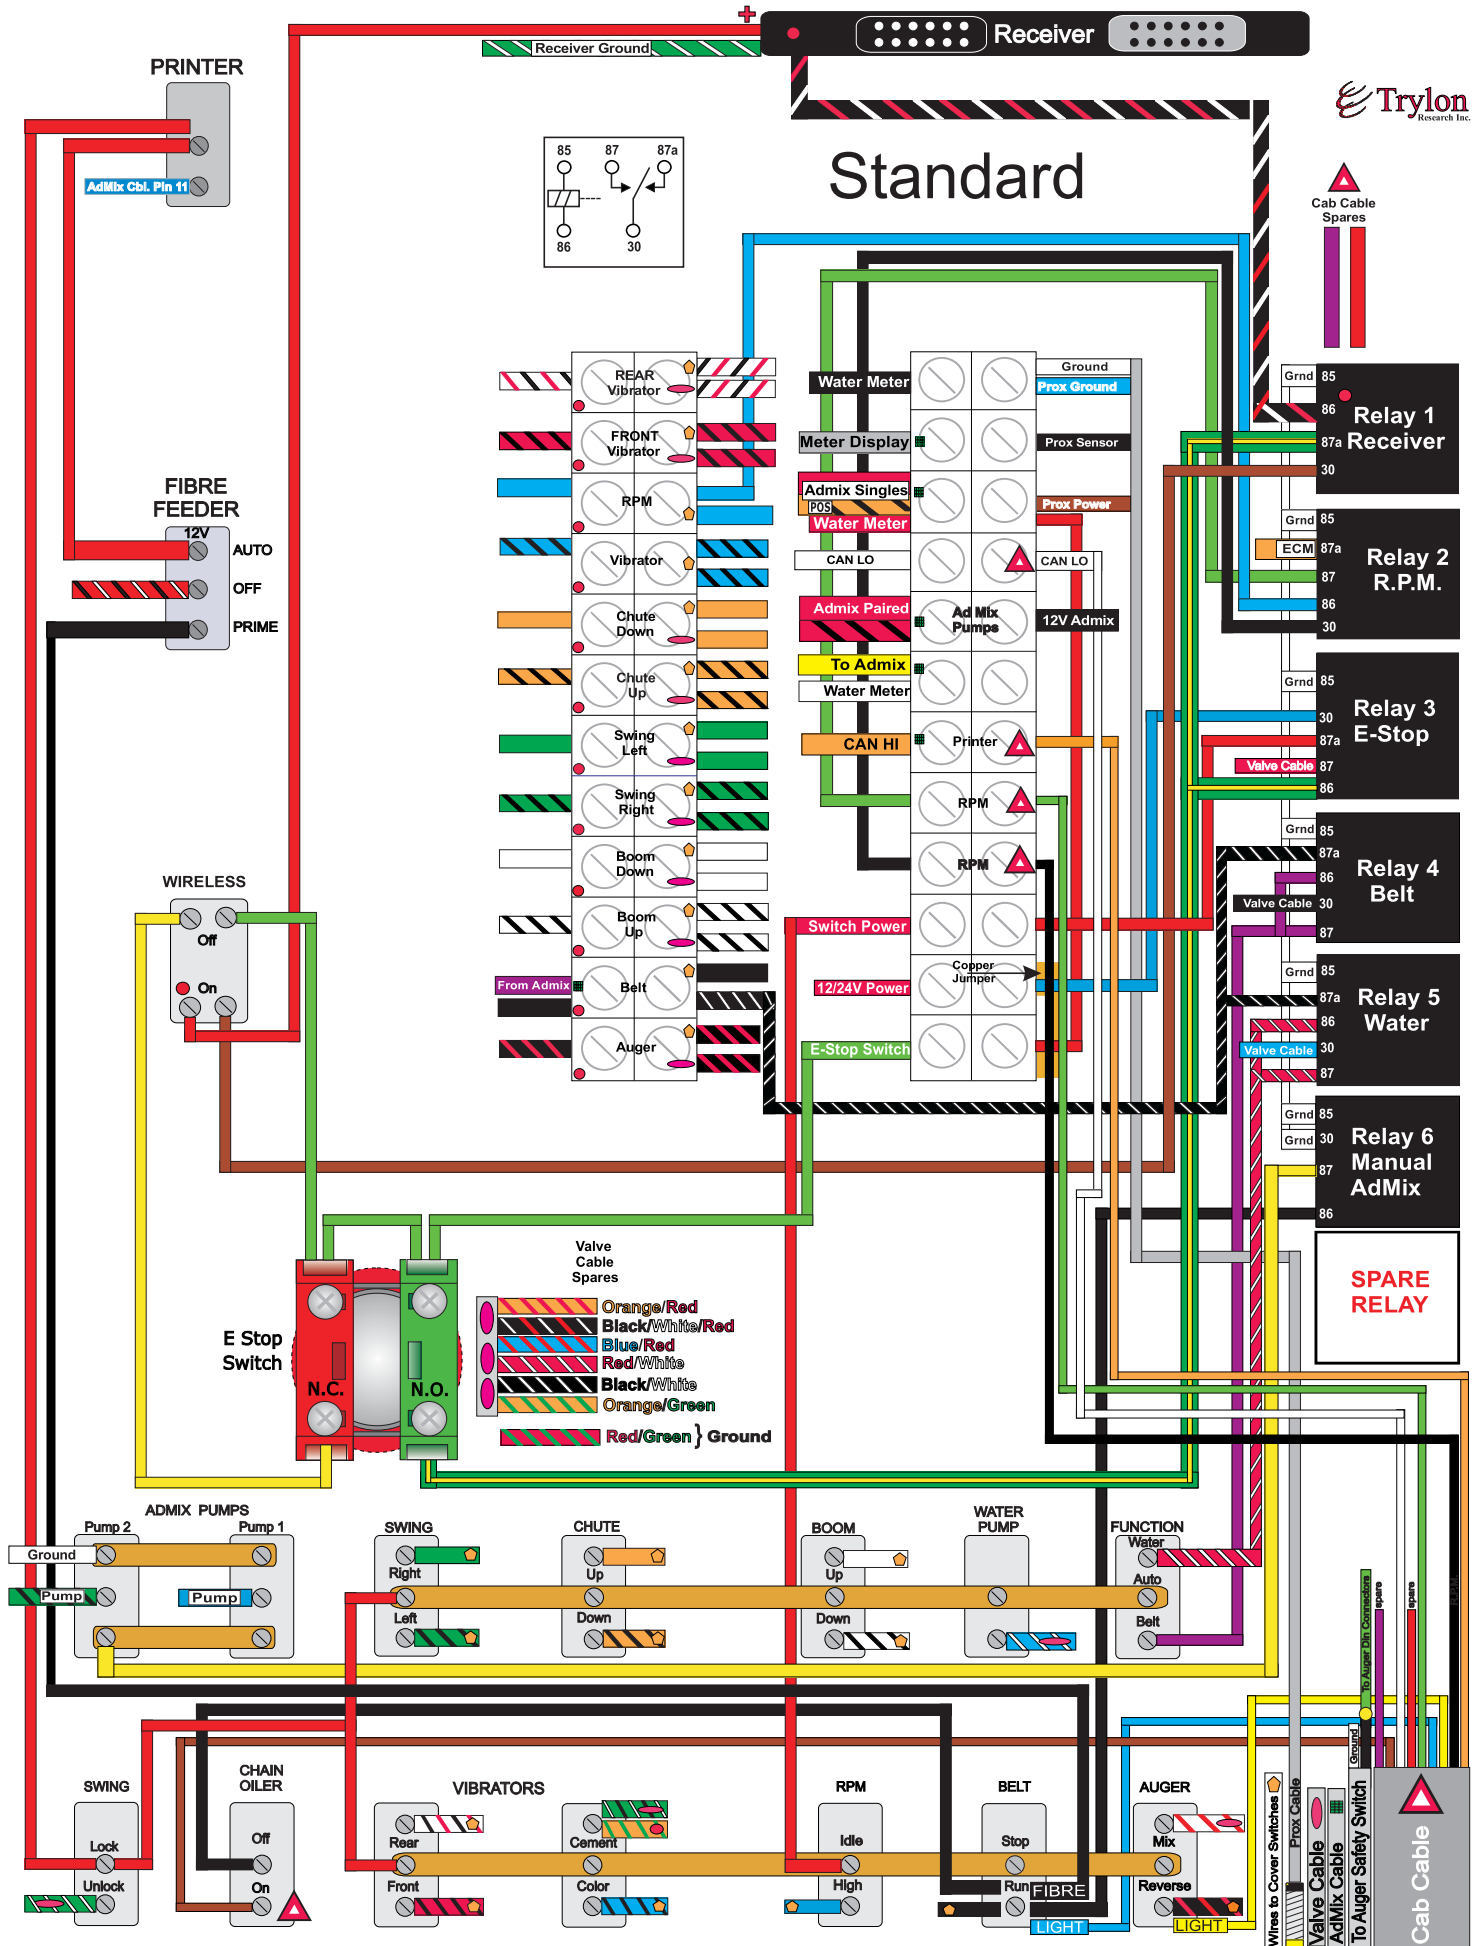

# Mixer Junction Box

Standard Pinout  
Top View

## AdMix Pumps

## 24 Volt Wiring