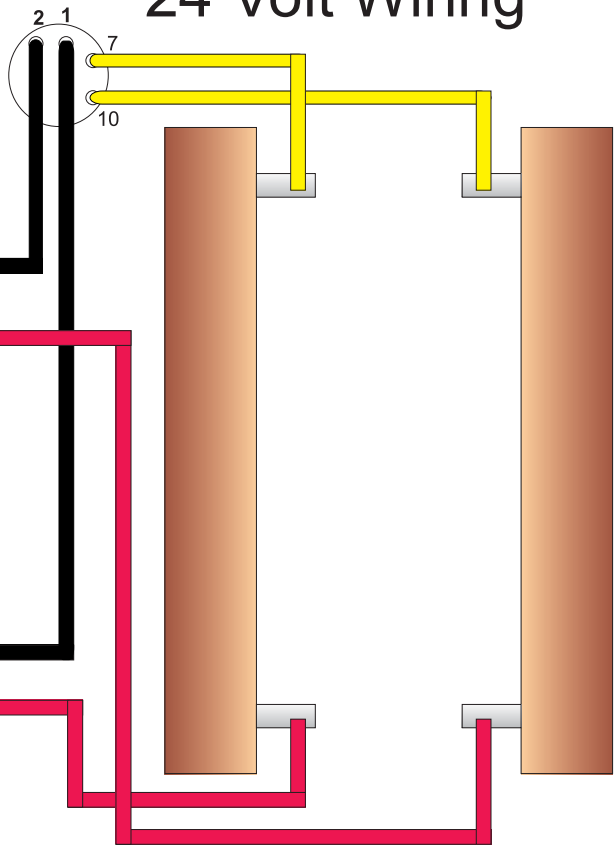

# Mixer Junction Box

Standard Pinout  
Top View

## 24 Volt Wiring