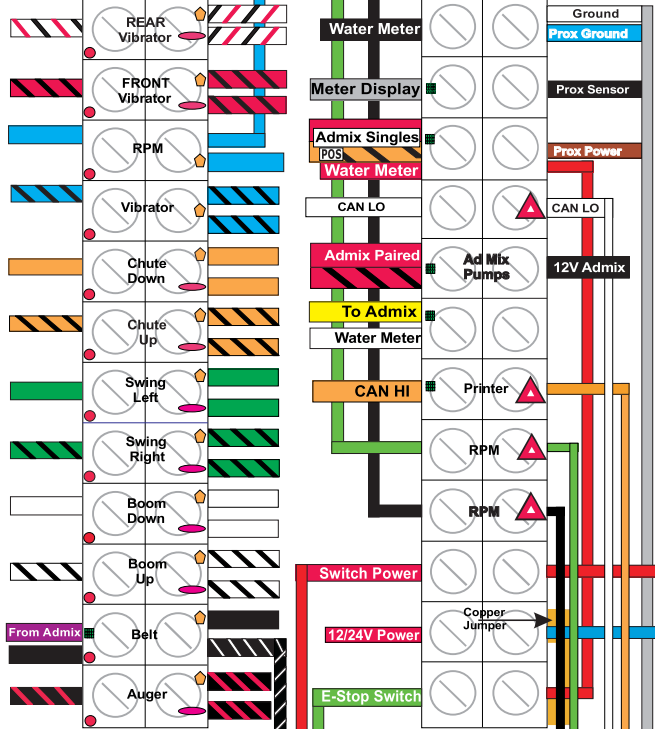

# Mixer Junction Box

Standard Pinout  
Top View

## AdMix Pumps

## 24 Volt Wiring